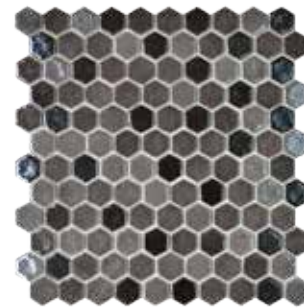

ONIX HEX MOSAIC

Glass Mosaics

OHSCA
Carrara
1x1 Hex on 11.75 x 11.75 sheet
Sq. Ft.: \$24.98 - Pc.: \$23.74

OHSGOWH
Stone Opalo White
1x1 Hex on 11.75 x 11.75 sheet
Sq. Ft.: \$24.98 - Pc.: \$23.74

OHSGOGR
Stone Opalo Grey
1x1 Hex on 11.75 x 11.75 sheet
Sq. Ft.: \$24.98 - Pc.: \$23.74

OHNGOBL
Nature Opalo Black
1x1 Hex on 11.75 x 11.75 sheet
Sq. Ft.: \$24.98 - Pc.: \$23.74

OHBTA
Taupe Blend
1x1 Hex on 11.75 x 11.75 sheet
Sq. Ft.: \$24.98 - Pc.: \$23.74

OHBTAN
Tan Blend
1x1 Hex on 11.75 x 11.75 sheet
Sq. Ft.: \$24.98 - Pc.: \$23.74